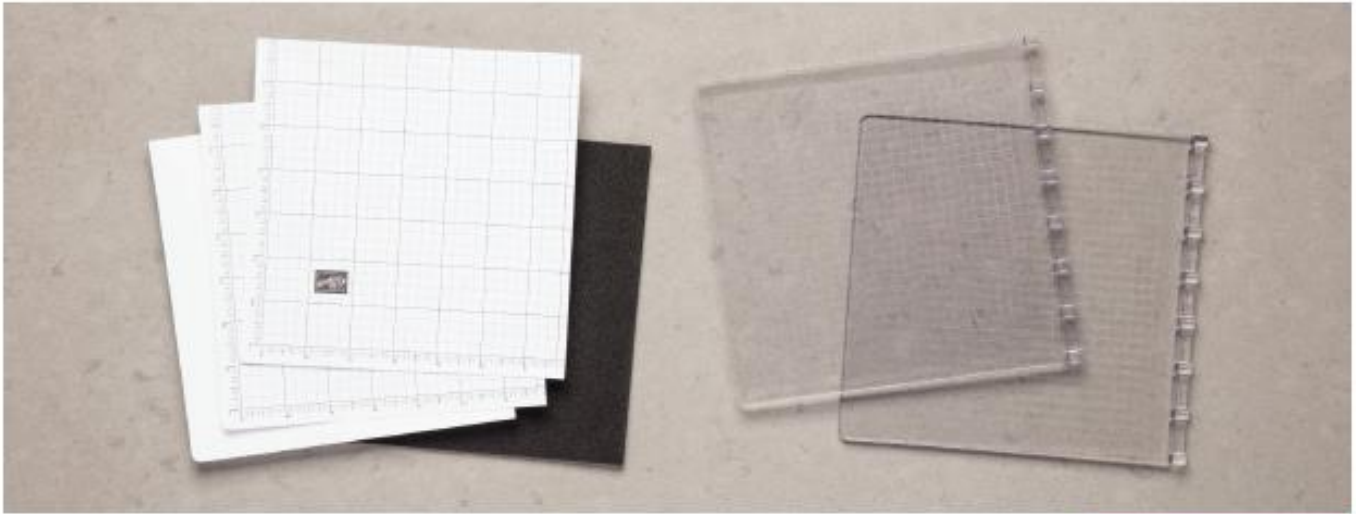

NEW!

STAMPARATUS® ACCESSORIES

The Stamparatus® (Item 146276, \$49.00) is the world's most innovative stamp placement tool—now with a supporting line of all-new accessories to keep you stamping smoothly!

SMALL GRID PAPER

Grid paper perfectly sized to fit the Stamparatus®, for precision stamp alignment every time.
(50 sheets)
149621 \$6.50

STAMPARATUS® PLATES

Additional plates allow you to have multiple stamp arrangements ready to go!
(2 plates)
149693 \$15.00