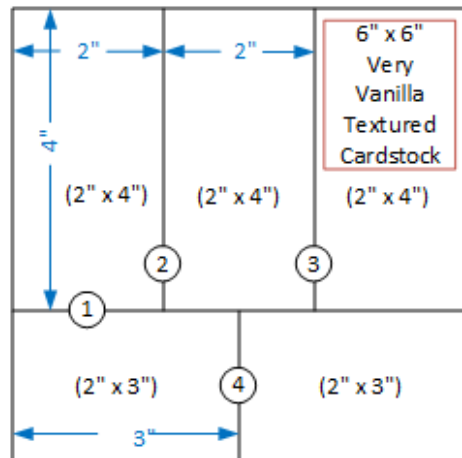

### Measurements:

**Cardbase:** 5-½" x 8-½" Misty Moonlight Cardstock, scored at 4-¼"

**Designer Paper Layers:** 3" x 4" and 2" x 5-¼"

**Gold Foil Sheet Strips:** ½" x 5-¼" and ½" x 4"

**Very Vanilla Textured Tag Layers:** 2" x 4" and 2" x 3"

① = First cut, ② = Second cut, ③ = Third Cut, ④ = Forth Cut

designed by Terri Gaines

Stampin' Up! 2020-2021 Annual Catalog  
Product Extravaganza  
presented by  
'Inking of You' Team Members

designed by Terri Gaines  
Images © 2020 Stampin' Up!