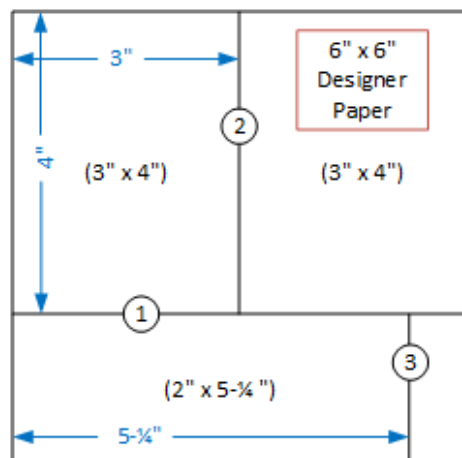

### Measurements:

**Cardbase:** 5-½" x 8-½" Misty Moonlight Cardstock, scored at 4-¼"

**Designer Paper Layers:** 3" x 4" and 2" x 5-¼"

**Gold Foil Sheet Strips:** ½" x 5-¼" and ½" x 4"

**Very Vanilla Textured Tag Layers:** 2" x 4" and 2" x 3"

① = First cut, ② = Second cut, ③ = Third Cut, ④ = Forth Cut

designed by Terri Gaines

Stampin' Up! 2020-2021 Annual Catalog  
Product Extravaganza  
presented by  
'Inking of You' Team Members

designed by Terri Gaines  
Images © 2020 Stampin' Up!