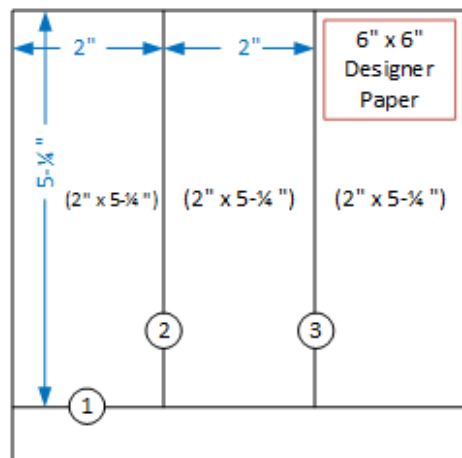

### Measurements:

**Cardbase:** 5-½" x 8-½" Misty Moonlight Cardstock, scored at 4-¼"

**Designer Paper Layers:** 3" x 4" and 2" x 5-¼"

**Gold Foil Sheet Strips:** ½" x 5-¼" and ½" x 4"

**Very Vanilla Textured Tag Layers:** 2" x 4" and 2" x 3"

① = First cut, ② = Second cut, ③ = Third Cut, ④ = Forth Cut

designed by Terri Gaines

Stampin' Up! 2020-2021 Annual Catalog  
Product Extravaganza  
presented by  
'Inking of You' Team Members

designed by Terri Gaines  
Images © 2020 Stampin' Up!