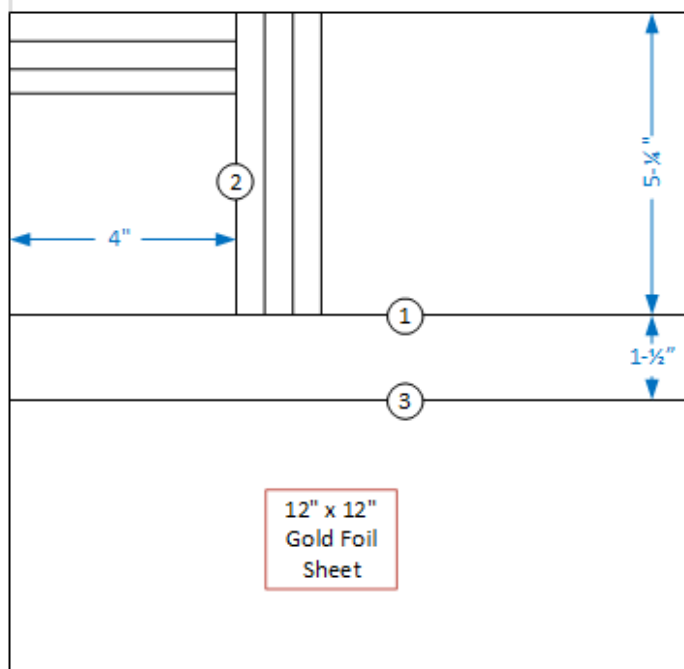

### Measurements:

**Cardbase:** 5-½" x 8-½" Misty Moonlight Cardstock, scored at 4-¼"

**Designer Paper Layers:** 3" x 4" and 2" x 5-¼"

**Gold Foil Sheet Strips:** ½" x 5-¼" and ½" x 4"

**Very Vanilla Textured Tag Layers:** 2" x 4" and 2" x 3"

① = First cut, ② = Second cut, ③ = Third Cut, ④ = Forth Cut

designed by Terri Gaines

Stampin' Up! 2020-2021 Annual Catalog  
Product Extravaganza  
presented by  
'Inking of You' Team Members

designed by Terri Gaines  
Images © 2020 Stampin' Up!