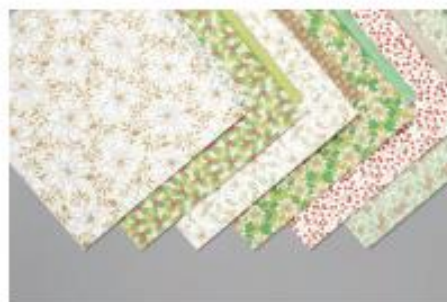

ARTISTRY BLOOMS DESIGNER SERIES PAPER
152495 | pg: 148 (AC) | ~~\$11.50~~ \$9.78

TIS THE SEASON DESIGNER SERIES PAPER
6"x 6" (15.2 x 15.2 cm)
152489 | pg: 21 (A-D) | ~~\$11.50~~ \$9.78

FOREVER GREENERY DESIGNER SERIES PAPER
152492 | pg: 148 (AC) | ~~\$11.50~~ \$9.78