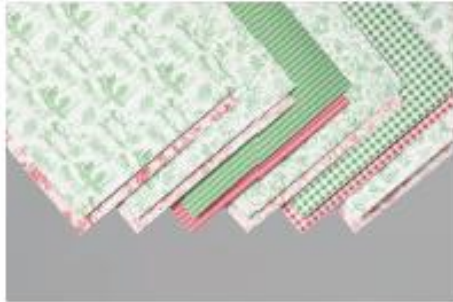

terrigaines.stampinup.net

TOILE TIDINGS DESIGNER SERIES PAPER
150432 | pg: 34 (A-D) | ~~\$11.50~~ \$9.78

PEONY GARDEN DESIGNER SERIES PAPER
152483 | pg: 149 (AC) | ~~\$11.50~~ \$9.78

WHALE OF A TIME DESIGNER SERIES PAPER
6"x 6" (15.2 x 15.2 cm)
152480 | pg: 150 (AC) | ~~\$11.50~~ \$9.78