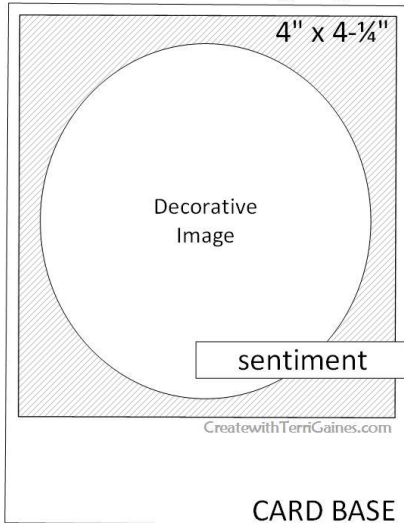

Create with
Terri Gaines

Stampin' Up! 2021-2022 Annual Catalog Page 10 - Card Sketch Designs

2021-22 Annual Catalog Page 10-A

CARD BASE

2021-22 Annual Catalog Page 10-B

CARD BASE

2021-22 Annual Catalog Page 10-C

CARD BASE

2021-22 Annual Catalog Page 10-D

CARD BASE

2021-22 Annual Catalog Page 10-E

CARD BASE

Assembly Tips:

- Cardbase can be 5-1/2" x 8-1/2" scored/folded at 4-1/4" or 4-1/4" x 11" scored/folded at 5-1/2"
- Decorative Image can be any size or shape
- Layers can be designer paper or cardstock (*stamped or textured with embossing folder*)
- Add as many layers as desired
- Adhere layers & images with adhesive &/or Dimensionals
- Optional Ribbon/Trim can be tied into bow or knot