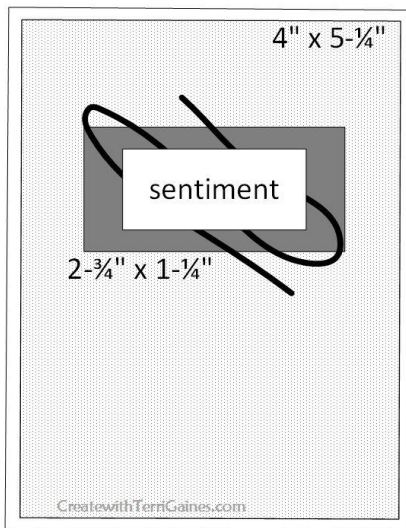

Create with
Terri Gaines

Stampin' Up! 2021-2022 Annual Catalog Page 10 - Card Sketch Designs

2021-22 Annual Catalog Page 10-A

CARD BASE

2021-22 Annual Catalog Page 10-B

CARD BASE

2021-22 Annual Catalog Page 10-C

CARD BASE

2021-22 Annual Catalog Page 10-D

CARD BASE

2021-22 Annual Catalog Page 10-E

CARD BASE

Assembly Tips:

- Cardbase can be 5-1/2" x 8-1/2" scored/folded at 4-1/4" or 4-1/4" x 11" scored/folded at 5-1/2"
- Decorative Image can be any size or shape
- Layers can be designer paper or cardstock (*stamped or textured with embossing folder*)
- Add as many layers as desired
- Adhere layers & images with adhesive &/or Dimensionals
- Optional Ribbon/Trim can be tied into bow or knot