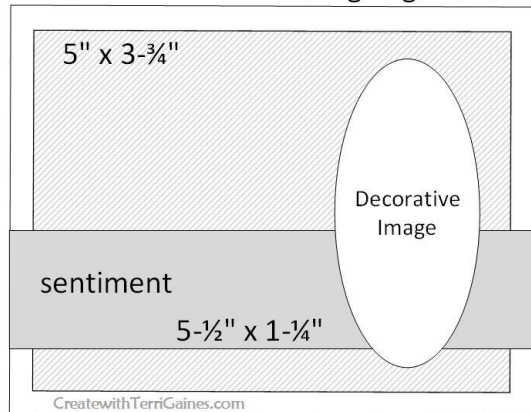

Create with
Terri Gaines

Stampin' Up! 2021-2022 Annual Catalog Page 10 - Card Sketch Designs

2021-22 Annual Catalog Page 10-A

CARD BASE

2021-22 Annual Catalog Page 10-B

CARD BASE

2021-22 Annual Catalog Page 10-C

CARD BASE

2021-22 Annual Catalog Page 10-D

CARD BASE

2021-22 Annual Catalog Page 10-E

CARD BASE

Assembly Tips:

- Cardbase can be 5-1/2" x 8-1/2" scored/folded at 4-1/4" or 4-1/4" x 11" scored/folded at 5-1/2"
- Decorative Image can be any size or shape
- Layers can be designer paper or cardstock (*stamped or textured with embossing folder*)
- Add as many layers as desired
- Adhere layers & images with adhesive &/or Dimensionals
- Optional Ribbon/Trim can be tied into bow or knot