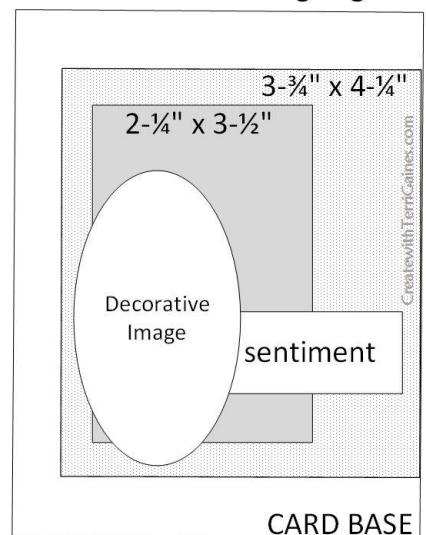

Create with
Terri Gaines

Stampin' Up! 2021-2022 Annual Catalog Page 10 - Card Sketch Designs

2021-22 Annual Catalog Page 10-A

CARD BASE

2021-22 Annual Catalog Page 10-B

CARD BASE

2021-22 Annual Catalog Page 10-C

CARD BASE

2021-22 Annual Catalog Page 10-D

CARD BASE

2021-22 Annual Catalog Page 10-E

CARD BASE

Assembly Tips:

- Cardbase can be 5-1/2" x 8-1/2" scored/folded at 4-1/4" or 4-1/4" x 11" scored/folded at 5-1/2"
- Decorative Image can be any size or shape
- Layers can be designer paper or cardstock (*stamped or textured with embossing folder*)
- Add as many layers as desired
- Adhere layers & images with adhesive &/or Dimensionals
- Optional Ribbon/Trim can be tied into bow or knot