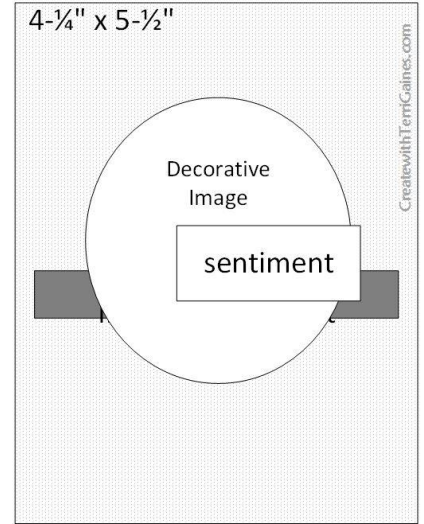

Create with

Terri Gaines

Stampin' Up! 2021-2022 Annual Catalog

Page 88 - Card Sketch Designs

2021-22 Annual Catalog Page 88-A

2021-22 Annual Catalog Page 88-B

CARD BASE

2021-22 Annual Catalog Page 88-C

CARD BASE

2021-22 Annual Catalog Page 88-D

CARD BASE

2021-22 Annual Catalog Page 88-E

CARD BASE

Assembly Tips:

- Cardbase can be 5-1/2" x 8-1/2" scored/folded at 4-1/4" or 4-1/4" x 11" scored/folded at 5-1/2"
- Decorative Image can be any size or shape
- Layers can be designer paper or cardstock (*stamped or textured with embossing folder*)
- Add as many layers as desired
- Adhere layers & images with adhesive &/or Dimensionals
- Optional Ribbon/Trim can be tied into bow or knot