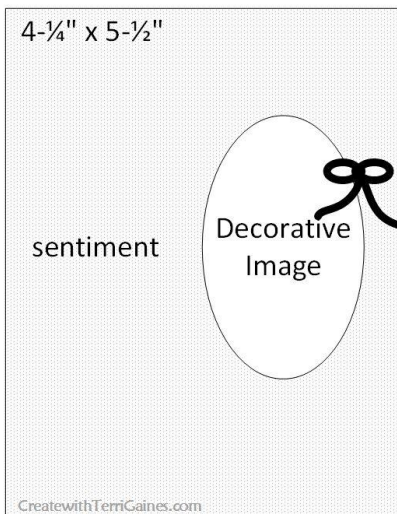

Create with

Terri Gaines

Stampin' Up! 2021-2022 Annual Catalog

Page 88 - Card Sketch Designs

2021-22 Annual Catalog Page 88-A

2021-22 Annual Catalog Page 88-B

CARD BASE

2021-22 Annual Catalog Page 88-C

CARD BASE

2021-22 Annual Catalog Page 88-D

CARD BASE

2021-22 Annual Catalog Page 88-E

CARD BASE

Assembly Tips:

- Cardbase can be 5-1/2" x 8-1/2" scored/folded at 4-1/4" or 4-1/4" x 11" scored/folded at 5-1/2"
- Decorative Image can be any size or shape
- Layers can be designer paper or cardstock (*stamped or textured with embossing folder*)
- Add as many layers as desired
- Adhere layers & images with adhesive &/or Dimensionals
- Optional Ribbon/Trim can be tied into bow or knot