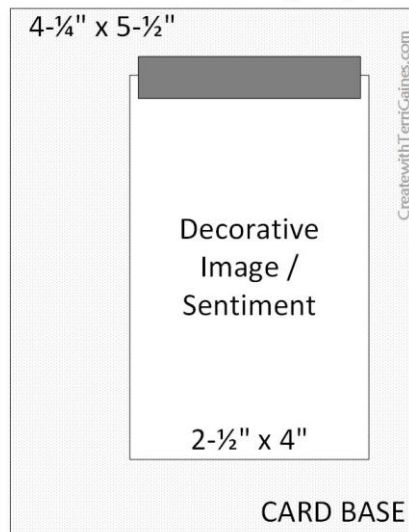

Create with

Terri Gaines

Stampin' Up! 2021-2022 Annual Catalog

Page 88 - Card Sketch Designs

2021-22 Annual Catalog Page 88-A

2021-22 Annual Catalog Page 88-B

CARD BASE

2021-22 Annual Catalog Page 88-C

CARD BASE

2021-22 Annual Catalog Page 88-D

CARD BASE

2021-22 Annual Catalog Page 88-E

CARD BASE

Assembly Tips:

- Cardbase can be 5-1/2" x 8-1/2" scored/folded at 4-1/4" or 4-1/4" x 11" scored/folded at 5-1/2"
- Decorative Image can be any size or shape
- Layers can be designer paper or cardstock (*stamped or textured with embossing folder*)
- Add as many layers as desired
- Adhere layers & images with adhesive &/or Dimensionals
- Optional Ribbon/Trim can be tied into bow or knot