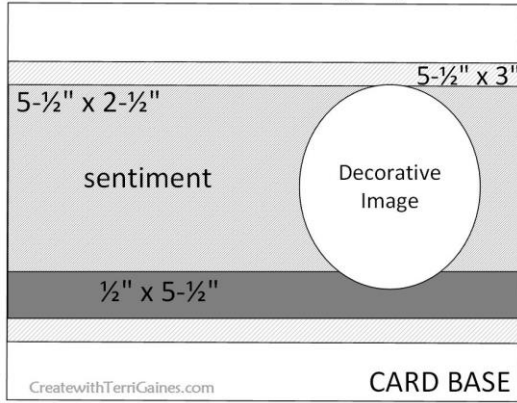

Create with

Terri Gaines

Stampin' Up! 2021-2022 Annual Catalog

Page 88 - Card Sketch Designs

2021-22 Annual Catalog Page 88-A

2021-22 Annual Catalog Page 88-B

CARD BASE

2021-22 Annual Catalog Page 88-C

CARD BASE

2021-22 Annual Catalog Page 88-D

CARD BASE

2021-22 Annual Catalog Page 88-E

CARD BASE

Assembly Tips:

- Cardbase can be 5-1/2" x 8-1/2" scored/folded at 4-1/4" or 4-1/4" x 11" scored/folded at 5-1/2"
- Decorative Image can be any size or shape
- Layers can be designer paper or cardstock (*stamped or textured with embossing folder*)
- Add as many layers as desired
- Adhere layers & images with adhesive &/or Dimensionals
- Optional Ribbon/Trim can be tied into bow or knot