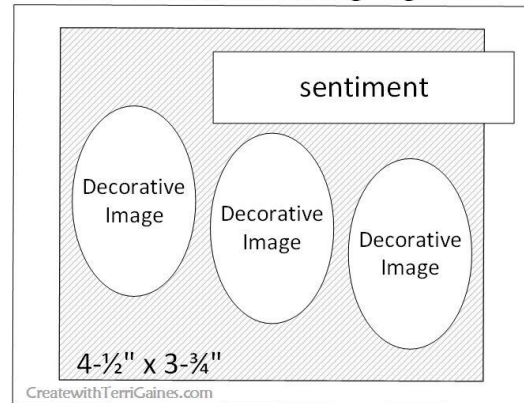

Create with

Terri Gaines

Stampin' Up! 2021-2022 Annual Catalog

Page 88 - Card Sketch Designs

2021-22 Annual Catalog Page 88-A

2021-22 Annual Catalog Page 88-B

CARD BASE

2021-22 Annual Catalog Page 88-C

CARD BASE

2021-22 Annual Catalog Page 88-D

CARD BASE

2021-22 Annual Catalog Page 88-E

CARD BASE

Assembly Tips:

- Cardbase can be 5-1/2" x 8-1/2" scored/folded at 4-1/4" or 4-1/4" x 11" scored/folded at 5-1/2"
- Decorative Image can be any size or shape
- Layers can be designer paper or cardstock (*stamped or textured with embossing folder*)
- Add as many layers as desired
- Adhere layers & images with adhesive &/or Dimensionals
- Optional Ribbon/Trim can be tied into bow or knot