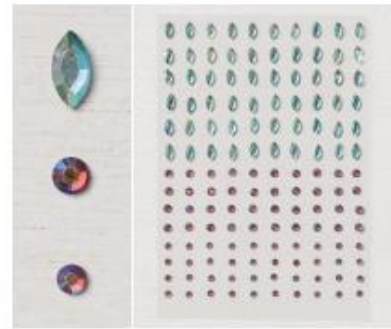

5 dies | Coordinates with Eden's Garden Cling Stamp Set  
Largest die: 5-1/4" x 3-7/8" (13.3 x 9.8 cm)

**EVER EDEN 12" X 12" (30.5 X 30.5 CM)  
SPECIALTY DESIGNER SERIES PAPER  
159996 | \$15.00**

12 sheets: 2 each of 6 double-sided designs  
Acid free, lignin free  
Evening Evergreen, gold foil, Soft Succulent  
Only available while supplies last

**EVER EDEN 12" X 12" (30.5 X 30.5 CM)  
COTTON PAPER • 159997 | \$8.00**

10 sheets: 5 each of 2 colors  
Evening Evergreen, Soft Succulent  
Only available while supplies last

**GARDEN GEMS • 159277 | \$7.00**