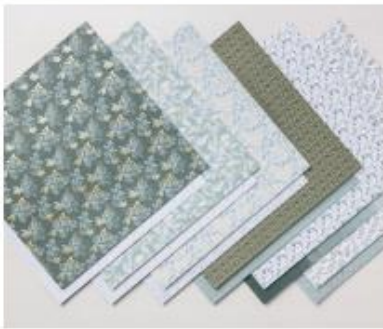

ARTWORK SHOWN AT 45%

SHOWN AT 100%

**EDEN'S GARDEN CLING STAMP SET • 157823 | \$23.00**

10 cling stamps | Coordinates with Eden's Dies • EN PR  
(suggested clear blocks: a, b, d)

**DIST  
INK  
TIVE™**

**EDEN DIES • 157831 | \$35.00**

5 dies | Coordinates with Eden's Garden Cling Stamp Set  
Largest die: 5-1/4" x 3-7/8" (13.3 x 9.8 cm)

**EVER EDEN 12" X 12" (30.5 X 30.5 CM)  
SPECIALTY DESIGNER SERIES PAPER  
159996 | \$15.00**

12 sheets: 2 each of 6 double-sided designs  
Acid free, lignin free  
Evening Evergreen, gold foil, Soft Succulent  
Only available while supplies last

**EVER EDEN 12" X 12" (30.5 X 30.5 CM)  
COTTON PAPER • 159997 | \$8.00**

10 sheets: 5 each of 2 colors  
Evening Evergreen, Soft Succulent  
Only available while supplies last

**GARDEN GEMS • 159277 | \$7.00**