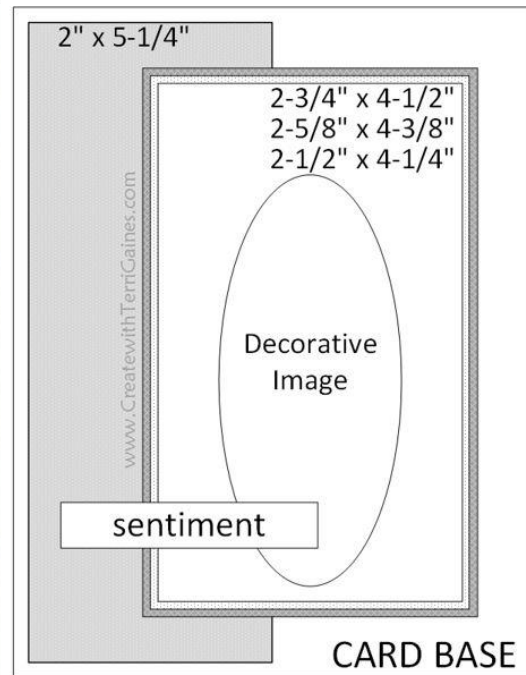

Simply Marbleous Ice Cream Cone Cards

Create with

Terri Gaines

Supplies (for above card):

- ♥ **Stamp Set:** One Happy Family (155474)
- ♥ **Cardstock:** Pool Party (122924), Coastal Cabana (131297), Cinnamon Cider (153078), Basic White (159276)
- ♥ **Ink:** Cinnamon Cider (153114)
- ♥ **Paper:** Simply Marbleous (158128 – free with \$50 purchase), 2020-2022 In Color Designer Series Paper Assortment (155230)
- ♥ **Embellishments:** Pearl Basic Jewels (144219)
- ♥ **Stampin' Blends:** Daffodil Delight - dark (154883), Flirty Flamingo – dark (154884), Bermuda Bay – dark (154878)
- ♥ **Tools / Misc:** Ice Cream cone Builder Punch (154241), Painted Texture 3D Embossing Folder (154317), Tasteful Labels Dies (152886), Everyday Label Punch (144668), Stampin' Cut & Emboss Machine (149653), Bone Folder (102300), Paper Snips (103579), Paper Trimmer (152392), Simply Scored Scoring Tool (122334), Take You Pick Tool (144107), Clear Block Bundle (118491) or Stamparatus (146276), Stampin' Seal (152813), Stampin' Dimensionals (104430)