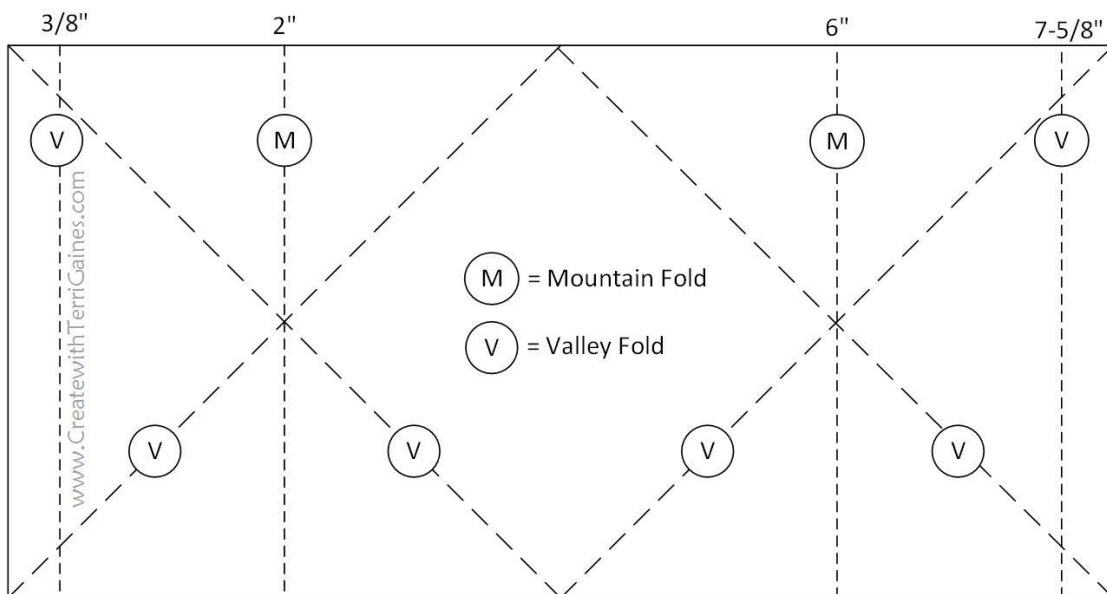

Measurements:

- **Cardbase Cardstock:** 11" x 4-1/4" scored at 2-3/4" & 8-14"
- **Band Cardstock:** 11" x 1" scored 2-3/4"
- **Designer Series Paper:** 8" x 4" scored at 3/8", 2", 6" & 7-5/8"; (two) 2-1/2" x 4"
- **Coordinating Cardstock (optional):** (two) 2-5/8" x 4-1/8"
- **Inside Sentiment:** max size 2-3/4" x 2-3/4" (stamped on diagonal)
- **Decorative Elements for band**

Video link with assembly instructions & tips: <https://youtu.be/Ny_NPvDnYxk>