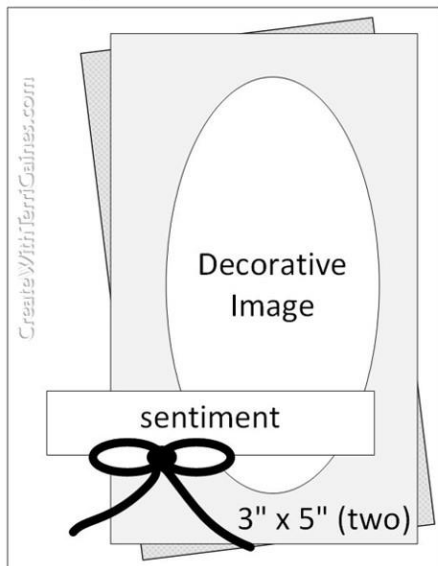

# Card Sketch #074 – Earthen Textures Cards

Card #1:

Card #2:

Card #3:

'Inking of You' Card Sketch #074

CARD BASE

Description	Item #	1	2	3
<b>Earthen Textures Bundle*</b>	<b>161514</b>	X	X	X
*Earthen Textures Stamp Set	161504	X	X	X
Earthen Elegance Designer Paper	161503	X	X	X
Very Vanilla Cardstock	101650	X	X	X
Copper Clay Cardstock	161721	X		
Pecan Pie Cardstock	161717		X	X
Gold Foil Sheets	132622		X	X
Distressed Gold Specialty Paper	159237		X	X
Copper Clay Stampin' Pad	147114	X		
Pecan Pie Stampin' Pad	147087		X	X
Vintage Bottle Punch	158686		X	
Bough Punch	157711		X	
Simply Elegant Trim	155766		X	X
Brushed Metallic Dots	156506		X	X
*Earthen Textures Dies	161513			X
Stylish Shape Dies	159183			X
Exposed Brick 3D Folder	161600			X
Adhesive Sheets	152334			X

\* Bundle includes Stamp Set & Dies for 10% savings

## 'Inking of You' Card Sketch Tips:

- Cardbase can be 8-1/2" x 5-1/2" scored/folded at 4-1/4" **or** 4-1/4" x 11" scored/folded at 5-1/2"
- Decorative Image(s) can be any size or shape
- Add as many layers as desired
- Optional Ribbon/Trim can be tied into bow or knot
- Adhere with adhesive &/or Dimensionals