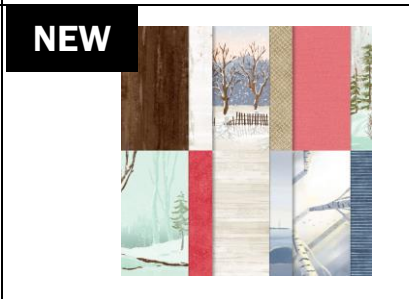

162130 \$72.50
ONE HORSE OPEN SLEIGH SUITE
COLLECTION (ENGLISH)

162118 \$12.50
ONE HORSE OPEN SLEIGH
6" X 6" DESIGNER SERIES PAPER

162129 \$8.00
ADHESIVE-BACKED SNOWFLAKE
ASSORTMENT

162126 \$52.00
HORSE & SLEIGH BUNDLE (ENGLISH)
 (stamp set & dies)