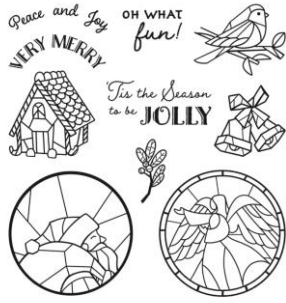

162130 \$72.50
ONE HORSE OPEN SLEIGH SUITE
COLLECTION (ENGLISH)

162118 \$12.50
ONE HORSE OPEN SLEIGH
6" X 6" DESIGNER SERIES PAPER

162129 \$8.00
ADHESIVE-BACKED SNOWFLAKE
ASSORTMENT

162126 \$52.00
HORSE & SLEIGH BUNDLE (ENGLISH)
 (stamp set & dies)

162119 \$24.00
HORSE & SLEIGH (ENGLISH)
PHOTOPOLYMER STAMP SET

162125 \$34.00
HORSE & SLEIGH DIES

162263 \$53.00
TIMELESS CHARM BUNDLE (stamp set & dies)

162256 \$26.00
TIMELESS CHARM CLING
STAMP SET (ENGLISH)

162262 \$33.00
TIMELESS CHARM DIES

NEW

162345 \$24.00
**SO VERY MERRY PHOTOPOLYMER
STAMP SET (ENGLISH)**

NEW

162353 \$9.00
**REAL RED & GOLD 3/8"
DOTTED RIBBON**

NEW

163093 \$6.00
SCORING BLADES MULTIPACK

NEW