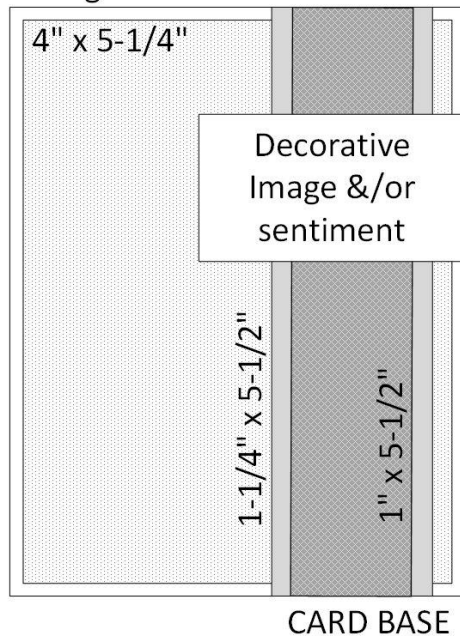

Card Sketch #049 – Adventurous Sky Bundle

using Take To The Sky 12 x 12 Designer Series Paper

Card #1

Card #2

Card #3

'Inking of You' Card Sketch #049

Description	Item #	1	2	3
Adventurous Sky Bundle*	163447	X	X	X
* Adventurous Sky Stamp Set	163439	X	X	X
Take To The Sky Designer Paper	163436	X	X	X
Basic White Cardstock	159276	X	X	X
Night of Navy Cardstock	100867	X		X
Copper Clay Cardstock	161721		X	
Boho Blue Cardstock	161724			X
Silver Foil Sheets	163387			X
Night of Navy Ink Pad	147110	X		
Memento Ink	132708		X	
Copper Clay Stampin' Blends	161662		X	
Smoky Slate Stampin' Blends	154904		X	
Boho Blue Stampin Blends	161659		X	
2" Circle Punch	133782		X	
2-3/8" Circle Punch	161354		X	
*Adventurous Sky Dies	163446			X
Metal Plate 3D Embossing Folder	160766			X
Adhesive Sheets	152334			X

* Bundle includes Stamp Set & Dies for 10% savings

Card Sketch Tips:

- Cardbase can be 8-1/2" x 5-1/2" scored/folded at 4-1/4" **or** 4-1/4" x 11" scored/folded at 5-1/2"
- Decorative Image(s) can be any size or shape
- Add as many layers as desired
- Optional Ribbon/Trim can be tied into bow or knot
- Adhere with adhesive &/or Dimensionals