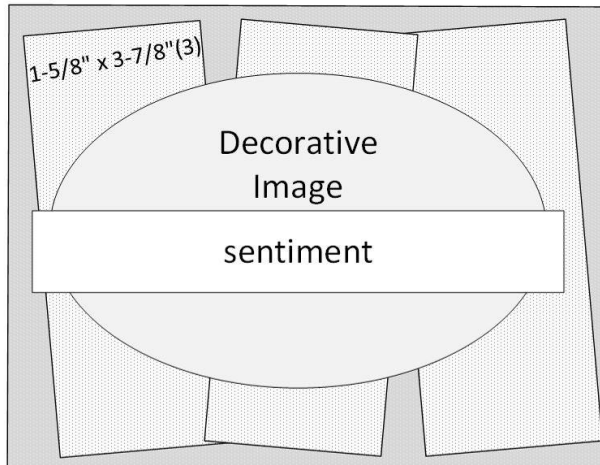

Card Sketch #052 – Layers of Beauty Bundle

Card #1

Card #2

Card #3

'Inking of You' Card Sketch #052

Description	Item #	1	2	3
Layers of Beauty Bundle *	163519	X	X	X
* stamp set - 163514 , dies – 163518 , decorative mask - 163517				
Basic White Cardstock	159276	X	X	X
Basic Black Cardstock	121045	X		
Fresh Freesia Cardstock	155613		X	
Flirty Flamingo Cardstock	141416			X
Memento Ink	132708	X	X	X
Real Red Stampin' Blends	154899	X		
Granny Apple Green Blends	154885	X	X	
Daffodil Delight Stampin' Blends	154883	X	X	
Pumpkin Pie Stampin' Blends	154897	X	X	
Fresh Freesia Stampin' Blends	155518		X	
Flirty Flamingo Ink	147052			X
Granny Apple Green Ink	147095			X
Daffodil Delight Ink	147094			X
Pumpkin Pie Ink	147086			X
Exposed Brick 3D Folder	161600			X
Blending Brushes	153611			X
Paper Snips Scissors	103579	X	X	

* Bundle includes Stamp Set & Dies for 10% savings

Card Sketch Tips:

- Cardbase can be 8-1/2" x 5-1/2" scored/folded at 4-1/4" **or** 4-1/4" x 11" scored/folded at 5-1/2"
- Decorative Image(s) can be any size or shape
- Add as many layers as desired
- Optional Ribbon/Trim can be tied into bow or knot
- Adhere with adhesive &/or Dimensionals