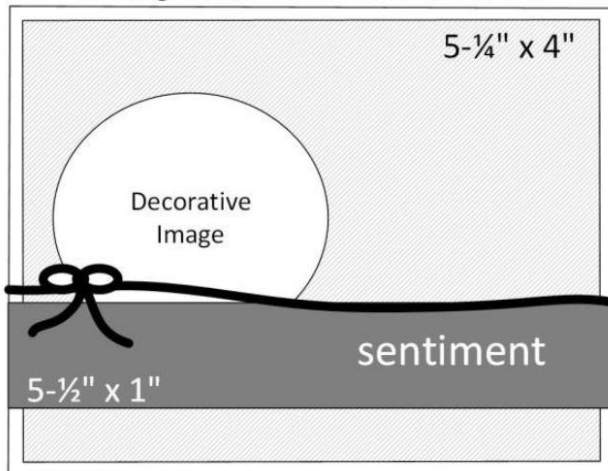

Card Sketch #029 - Simply Zinnia Bundle - using Flowering Zinnias 12 x 12 Designer Series Paper

Card #1

Card #2

Card #3

'Inking of You' Card Sketch #029

CARD BASE

Description	Item #	1	2	3
Simply Zinnia Bundle*	163480	X	X	X
*Simply Zinnia Stamp Set	163472	X	X	X
Flowering Zinnias Designer Paper	163469	X	X	
Basic White Cardstock	159276	X	X	X
Basic Black Cardstock	121045		X	
Melon Mambo Cardstock	153112			X
Memento Ink	132708	X	X	X
Highland Heather Stampin' Blends	154887	X		
Lemon Lime Twist Stampin' Blends	161682	X	X	X
Daffodil Delight Stampin' Blends	154883	X	X	X
Pumpkin Pie Stampin' Blends	154897	X	X	X
Melon Mambo Stampin' Blends	153112			X
Brushed Brass Butterflies	158136	X	X	X
2" Circle Punch	133782		X	
*Simply Zinnia Dies	163479			X
Stylish Shapes Dies	159183			X
Basics 3D Embossing Folder	retired			X
Paper Snips Scissors	103579		X	
* Bundle includes Stamp Set & Dies for 10% savings				

Card Sketch Tips:

- Cardbase can be 8-1/2" x 5-1/2" scored/folded at 4-1/4" **or** 4-1/4" x 11" scored/folded at 5-1/2"
- Decorative Image(s) can be any size or shape
- Add as many layers as desired
- Optional Ribbon/Trim can be tied into bow or knot
- Adhere with adhesive &/or Dimensionals