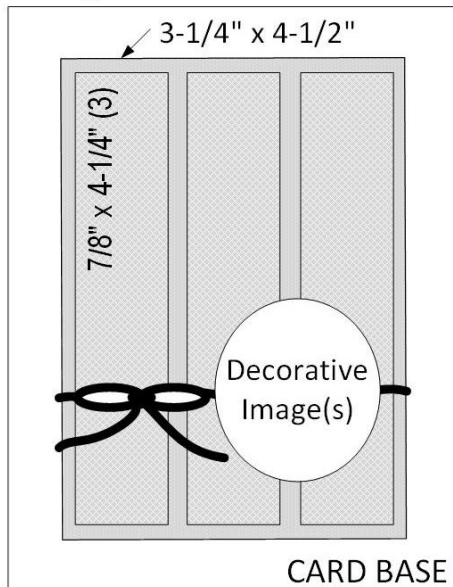

# Card Sketch #127 - Simply Zinnia Bundle

using Flowering Zinnias 12 x 12 Designer Series Paper

Card #1

Card #2

Card #3

'Inking of You' Card Sketch #127

\* Bundle includes Stamp Set & Dies for 10% savings

Description	Item #	1	2	3
Simply Zinnia Bundle*	<a href="#">163480</a>	X	X	X
*Simply Zinnia Stamp Set	<a href="#">163472</a>	X	X	X
Flowering Zinnias Designer Paper	<a href="#">163469</a>	X	X	X
Petal Pink Cardstock	<a href="#">146985</a>	X		
Melon Mambo Cardstock	<a href="#">115320</a>		X	
Flirty Flamingo Cardstock	<a href="#">141416</a>	X		X
Basic White Cardstock	<a href="#">159276</a>	X	X	X
Melon Mambo Ink	<a href="#">147051</a>		X	
Memento Ink	<a href="#">132708</a>			X
Flirty Flamingo Stampin' Blends	<a href="#">154884</a>			X
Granny Apple Stampin' Blends	<a href="#">154885</a>			X
Daffodil Delight Stampin' Blends	<a href="#">154883</a>			X
Pumpkin Pie Stampin' Blends	<a href="#">154897</a>			X
Silver & White ½ Sheer Ribbon	<a href="#">162149</a>	X	X	X
Rhinestone Basics Jewels	<a href="#">144220</a>	X	X	X
Heartfelt Hexagon Punch	<a href="#">162888</a>		X	
*Simply Zinnia Dies	<a href="#">163479</a>			X
Zinnia 3D Embossing Folder	<a href="#">163337</a>			X
Paper Snips Scissors	<a href="#">103579</a>	X	X	X

## Card Sketch Tips:

- Cardbase can be 8-1/2" x 5-1/2" scored/folded at 4-1/4" **or** 4-1/4" x 11" scored/folded at 5-1/2"
- Decorative Image(s) can be any size or shape
- Add as many layers as desired
- Optional Ribbon/Trim can be tied into bow or knot
- Adhere with adhesive &/or Dimensionals