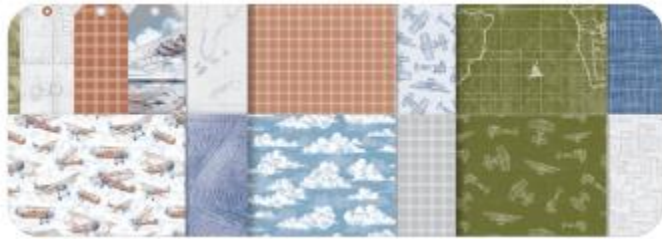

[CLICK HERE](#) for video

12" X 12" = 12 sheets: 2 each of 6 double-sided designs	6" X 6" = 48 sheets: 4 each of 12 double-sided designs
---	--

MEDITERRANEAN BLOOMS 12" X 12"

[163284](#) (pg. 35) | ~~\$12.50~~ Sale Price \$10.62

Product colors: Balmy Blue, Boho Blue, Cajun Craze, Daffodil Delight, Early Espresso, Garden Green, Lemon Lolly, Night of Navy, Old Olive, Peach Pie, Pumpkin Pie

[CLICK HERE](#) for video

PERENNIAL LAVENDER 12" X 12"

TAKE TO THE SKY 12" X 12"

[163436](#) (pg. 37) | ~~\$12.50~~ Sale Price \$10.62

Product colors: Boho Blue, Copper Clay, Mossy Meadow, Night of Navy, Smoky Slate

[CLICK HERE](#) for video

TO MARKET 12" X 12"