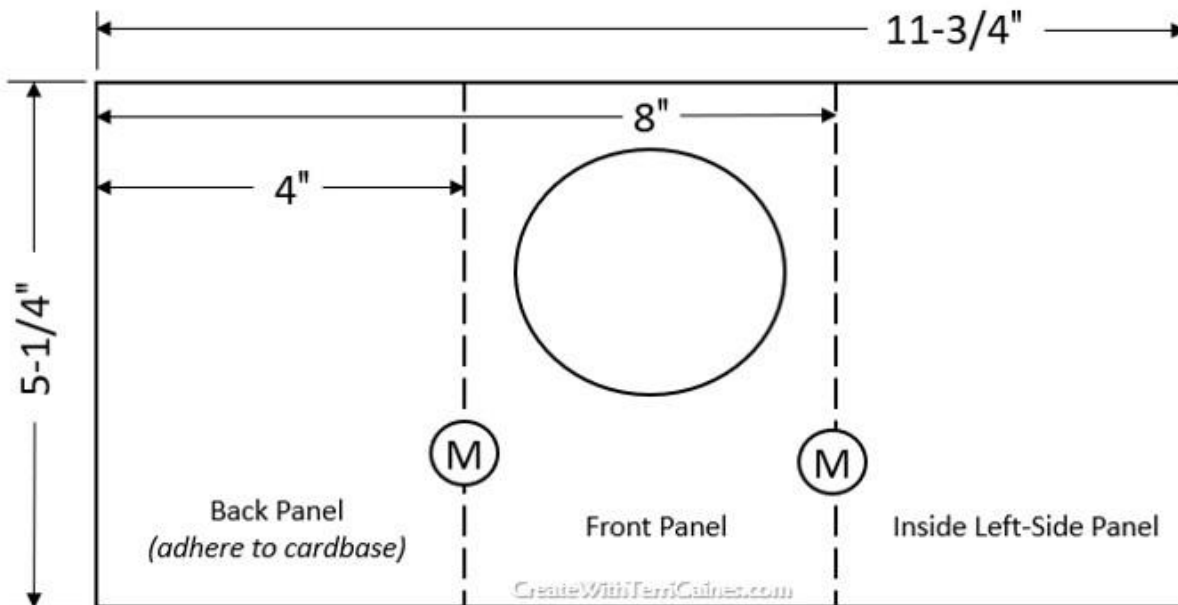

Designer Paper Fun Fold Card

Measurements:

Card Base: 4-1/4" x 5-1/2"

Card Base Layer (optional): 4-1/8" x 5-3/8"

Designer Paper: 11-3/4" x 5-1/4" scored at 4" & 8"

Video link with assembly instructions & tips: <https://youtu.be/uIS8zbhSiK8>