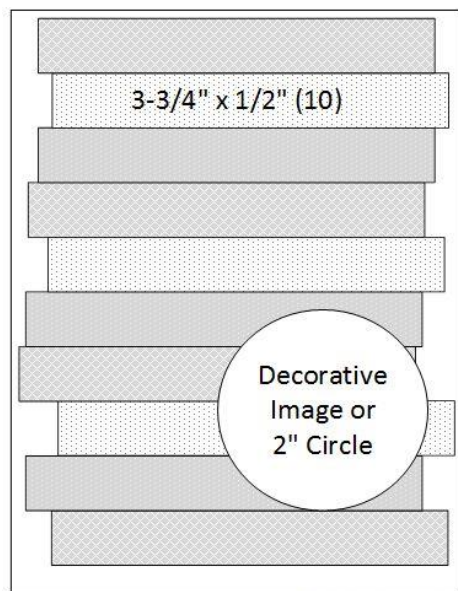

Stampin' Up! Card Sketch #9 using Latte Love Bundle

A Little Latte 12 x 12 Designer Series Paper

Card #1

Card #2

Card #3

Stampin' Up! Card Sketch #9

CARD BASE

Description	Item #	1	2	3
Latte Love Bundle*	163461		X	X
*Latte Love Stamp Set	163455		X	X
A Little Latte 12 x 12 DSP	163453	X	X	X
Basic White Cardstock	159276	X	X	X
Calypso Coral Cardstock	122925		X	
Pecan Pie Cardstock	161717			X
Pecan Pie Ink	161665		X	X
Memento Ink	132708			X
Pool Party Stampin Blends	154894			X
Adhesive Backed Swirl Dots	163464	X	X	X
Happy Labels Punch	160693		X	
*Latte Love Dies	163460			X
Stylish Shapes Dies	159183			X
So Swirly Embossing Folder	163791			X

* Bundle includes Stamp Set & Dies for 10% savings

Card Sketch Tips:

- Cardbase can be 8-1/2" x 5-1/2" scored/folded at 4-1/4" **or** 4-1/4" x 11" scored/folded at 5-1/2"
- Decorative Image(s) can be any size or shape
- Add as many layers as desired
- Optional Ribbon/Trim can be tied into bow or knot
- Adhere with adhesive &/or Dimensionals