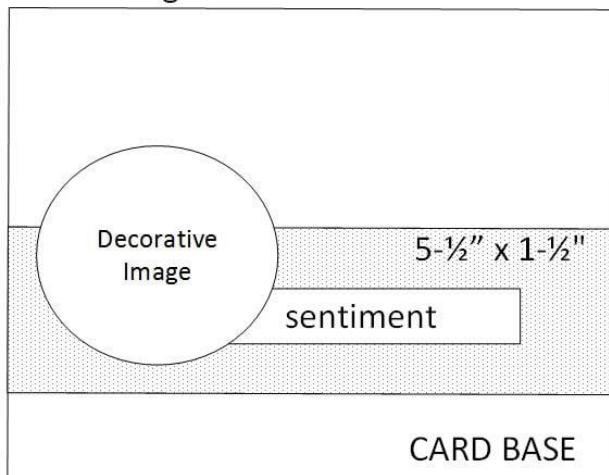

Measurements:

- **Card Base:** 8-1/2" x 5-1/2" scored/folded at 4-1/4"
- **Card Base Layer:** 5-3/8" x 4-1/8" (texture w/ folder)
- **Designer Paper:** 5-3/8" x 1-1/2"
- **Decorative Images & Sentiment Label**

Description	Item #
Reindeer Fun Bundle*♥	164044
*Reindeer Fun Stamp Set♥	164167
*Reindeer Fun Dies ♥	164043
Reindeer Days 12 x 12 Designer Paper ♥	164166
Christmas Friends Stamp Set ♥	164087
Basic White Cardstock	159276
Pecan Pie Cardstock	161717
Early Espresso Cardstock	119686
Garden Green Cardstock	102584
Real Red Cardstock	102482
Garden Green Ink	102584
Petal Pink Stampin Blends	154893
Rhinestone Basic Jewels	144220
Birch Wood 3D Embossing Folder ♥	164069
Stylish Shapes Dies	159183
Nested Essentials Dies	161597
Red Sharpie Pen	local store
Adhesive Sheets	152334

* Bundle includes Stamp Set, Dies & Mask for 10% savings

♥ These products will be available September 4th, 2024 in the new Sept-Dec 2024 Mini Catalog

'Inking of You' Card Sketch #019