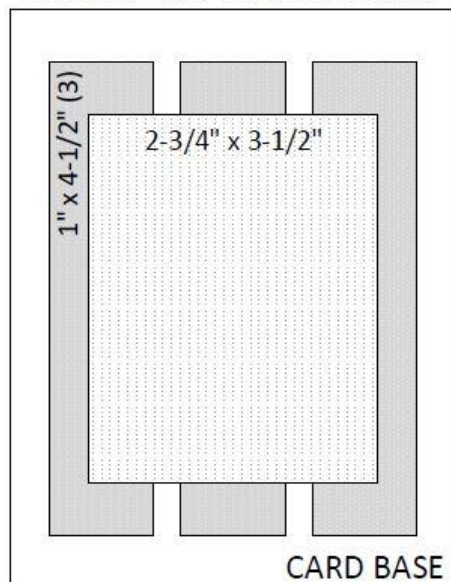

Stampin' Up! Card Sketch #17 – Winterly Tree Tops

using Nest of Winter 12 x 12 Designer Series Paper

Card #1

Card #2

Card #3

Stampin' Up! Card Sketch #17

* Bundle includes Stamp Set & Dies for 10% savings

Description	Item #	1	2	3
Winterly Tree Tops Bundle*	164066	X		X
*Winterly Tree Tops Stamp Set	164184	X		X
Nests of Winter Designer Paper	164183	X	X	X
Gray Granite 8 1/2 x 11 Cardstock	146983	X		X
Early Espresso 8 1/2 x 11 Cardstock	119686		X	
Basic White 8 1/2 x 11 Cardstock	159276	X		X
Memento Ink Tuxedo Black Pad	132708	X		X
1-3/4" Circle Punch	119850		X	
2" Circle Punch	133782		X	
Gray Granite Stampin' Blends	154886			X
Peach Pie Stampin' Blends	163827			X
Pumpkin Pie Stampin' Blends	154897			X
Pecan Pie Stampin' Blends	161674			X
*Winterly Tree Tops Dies	164065			X
Countryside Corner Dies	161471			X
Stylish Shapes Dies	159183			X
Birch Wood 3D Embossing Folder	164069			X
Paper Snips Scissors	103579	X		X

Card Sketch Tips:

- Cardbase can be 8-1/2" x 5-1/2" scored/folded at 4-1/4" **or** 4-1/4" x 11" scored/folded at 5-1/2"
- Decorative Image(s) can be any size or shape
- Add as many layers as desired
- Optional Ribbon/Trim can be tied into bow or knot
- Adhere with adhesive &/or Dimensionals