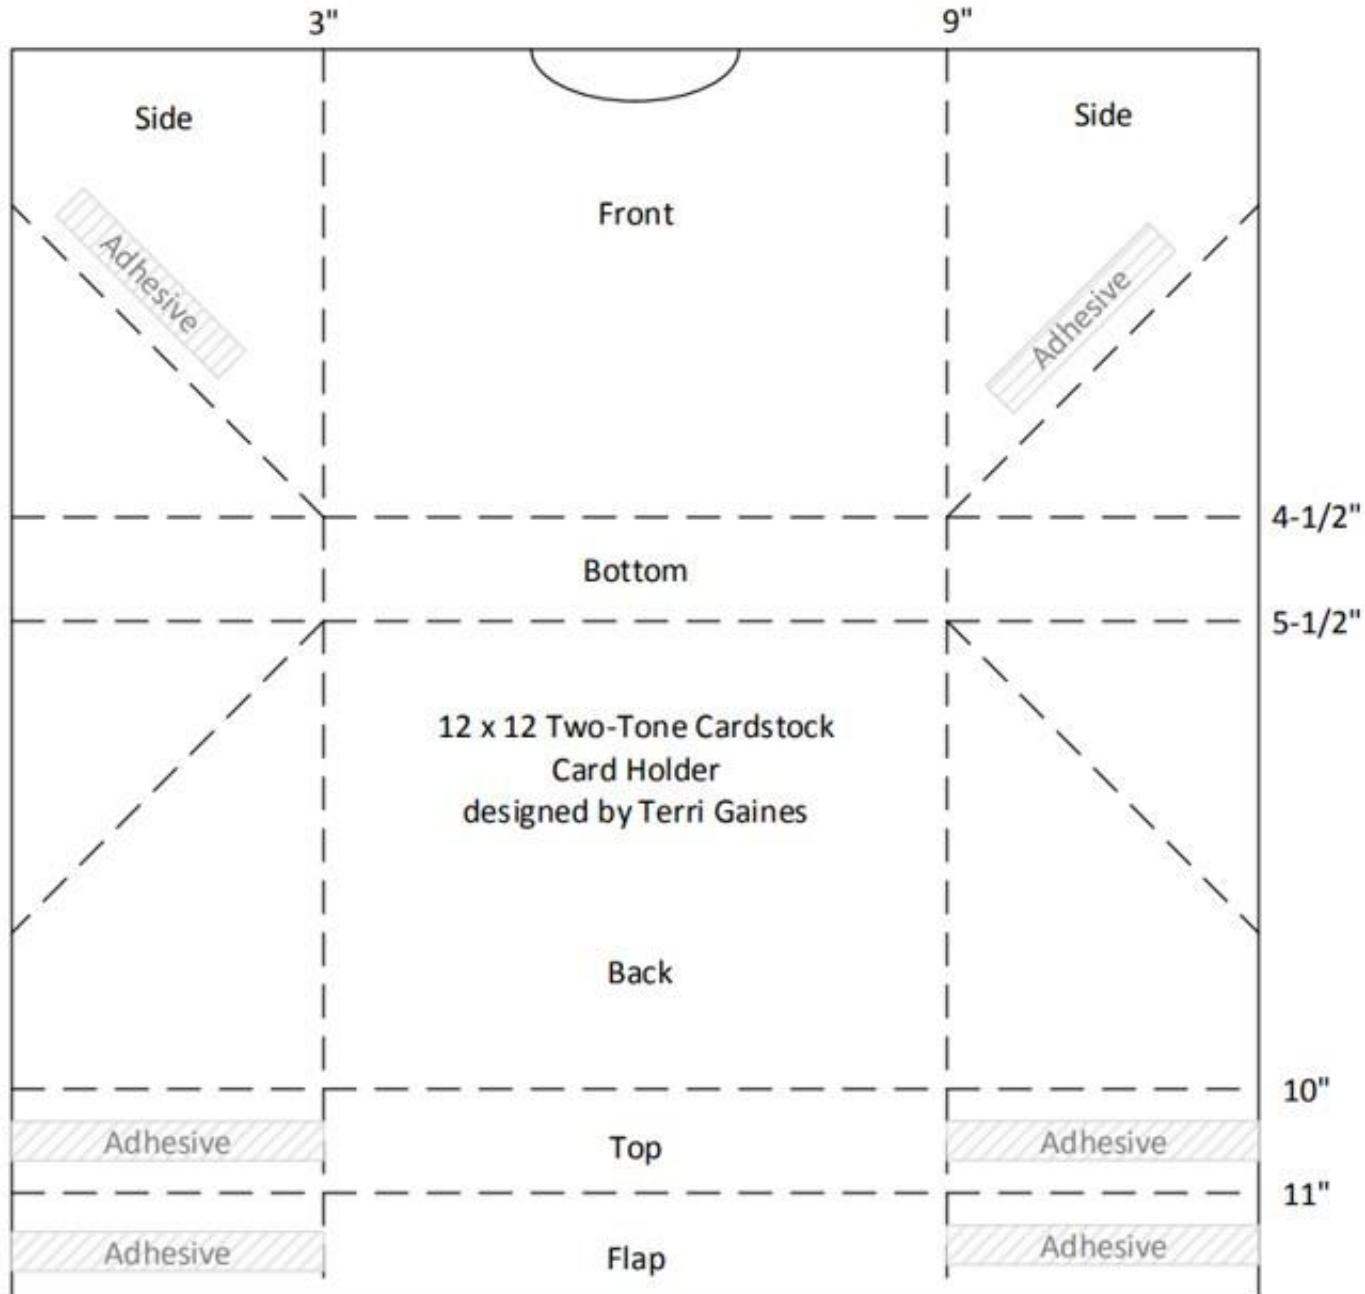

Create with Terri Gaines - 2024 Holiday Stamp Camp Project Christmas Cards & Card Holder

Supply List:

Stamps:

- Christmas Labels Stamp Set (MC page 40) - [164296](#)

Papers:

- Joyful Images Mix & Match (MC page 15) - [164110](#)
- Take A Bow 6x6 Designer Paper (MC page 39) - [164309](#)
- Real Red Two Tone 12x12 Cardstock (online) - [166696](#)
- Real Red Cardstock (AC page 137) - [102482](#)
- Basic White Cardstock (AC page 139) - [159276](#)
- Gold Foil Sheets (AC page 111) - [132622](#)
- Medium Envelopes (AC page 107) - [159236](#)

Embellishments:

- Real Red & White Peppermints (MC page 27) - [164050](#)
- Real Red & White Baker's Twine (MC page 27) - [164051](#)

Inks:

- Real Red Ink (AC page 137) - [147084](#)

Tools:

- Merriest Trees Dies (AC page 78) - [162047](#)
- 2" Circle Punch (Online) - [133782](#)
- Paper Trimmer (AC page 121) - [152392](#)
- Simply Score Tool (AC page 101) - [122334](#)
- Cut & Emboss Machine (AC page 56) - [149653](#)
- Bone Folder (AC page 121) - [102300](#)
- Take Your Pick Tool (AC page 95) - [144107](#)