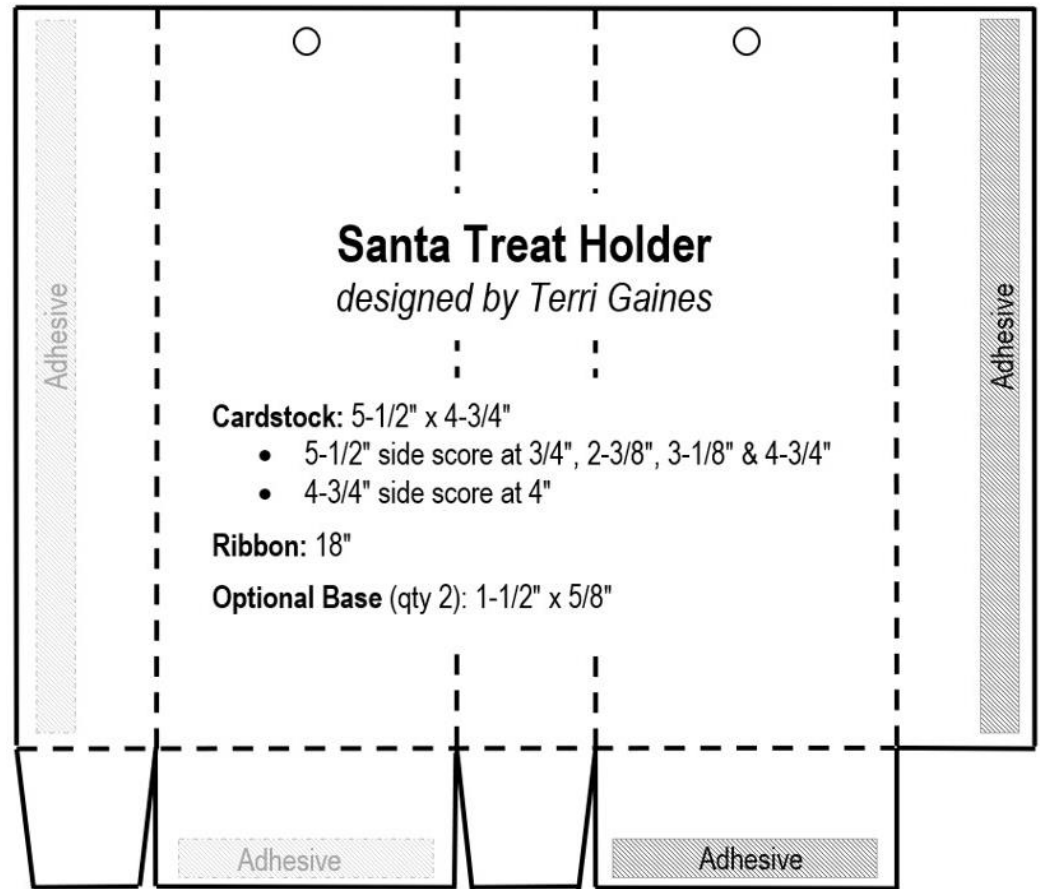

Chocolate Santa Treat Holder Project Sheet

Supplies:

- ♥ **Paper/Cardstock:** Snowy Scenes 12x12 Designer Series Paper (#[164333](#)), Real Red (#[102482](#)), Pool Party (#122924), Basic White (#[159276](#))
- ♥ **Ink:** Real Red (#[147084](#)), Pool Party (#[147107](#))
- ♥ **Sentiment Stamp Set:** Humble Home Stamp Set (#[164286](#))
- ♥ **Ribbon:** Silver & White 1/2" Sheer Ribbon Trim (#[162149](#))
- ♥ **Tools / Misc:** Snowy Wonder Dies (#[164124](#)), Decorative Trees Dies (#[164084](#)), Snowflake Sky Embossing Folder (#[162026](#)), Greetings of the Season Dies (#[164112](#)), Stampin' Cut & Emboss Machine (#[149653](#)), Bone Folder (#[102300](#)), Paper Trimmer (#[152392](#)), Take You Pick Tool (#[144107](#)), Silicone Craft Mat (#[127853](#)), Paper Snips Scissors (#[103579](#)), Punch for Ribbon
- ♥ **Adhesives:** Stampin' Seal (#[152813](#), refill #[152814](#)), Tear & Tape Adhesive (#[154031](#)), Stampin' Dimensionals (#[104430](#))

Video link with assembly instructions & tips: <https://youtu.be/5Dcoh6hG-v0>

Thanks for creating with me,

Stampin' Up! Demonstrator - Terri Gaines

♥ For Creative Ideas visit my blog: CreateWithTerriGaines.com