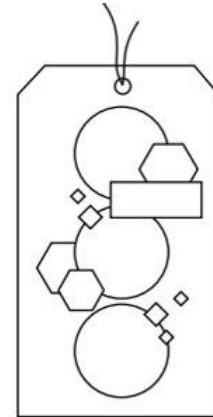

Rolling Waves Tag Template Inspired Card

Measurements:

Basic White: 7-1/4" x 5-1/2" score 4-1/4", scrap for circles & sentiment

Gold & Silver Foil (with Adhesive Sheet):
Shell Images

Baker's Twine: 6"

Supplies:

Dies, Embossing Folder & Punch: Rolling Waves Bundle [167145] (Stamp Set [167142], Dies [167144]), Stylish Shapes Dies [159183], So Swirly Embossing Folder [163791], Hole Punch Assortment [165409]

Paper & Cardstock: Basic White 8 1/2" X 11" Cardstock [166780], Gold Foil Sheets [132622], Silver 12" X 12" Foil Sheets [163387]